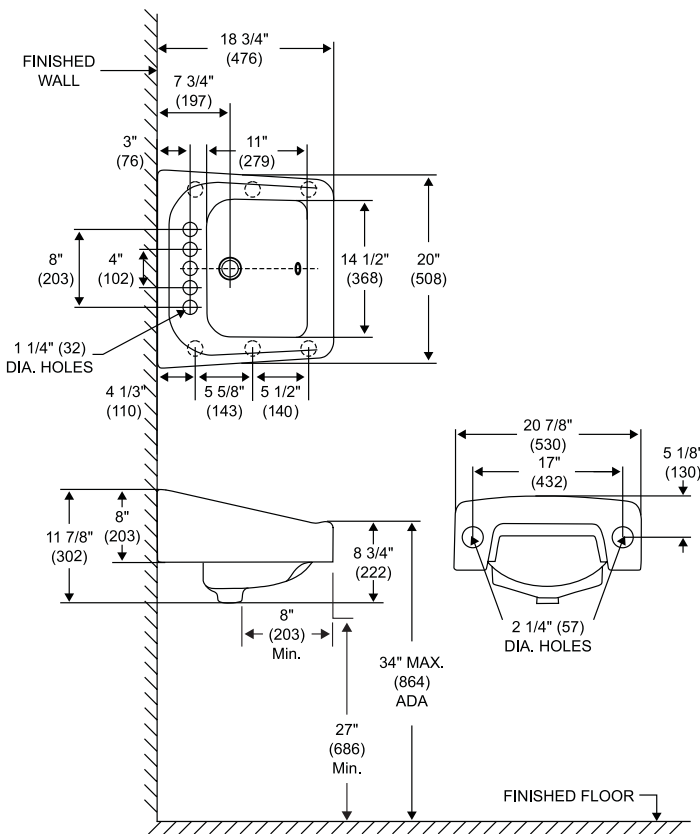

AVAILABLE COLOR

WHITE (130)

SPECIFICATIONS

- Model 6620: 4" centers; consists of wall-mounted lavatory basin, 39 lb
- Model 6622: 8" centers; consists of wall-mounted lavatory basin, 39 lb

INSTALLATION

- Installation instructions supplied
- Installable under ADA standards 

Dimensions may vary (+) or (-) 1/4". Dimensions shown in parentheses are in millimeters: 25.4 mm = 1 inch. Note: Fixture dimensions are nominal and conform with dimension and performance requirements of ASME/ANSI Standards A112.19.2M. Dimensions subject to change or cancellation without notice. Briggs is not responsible for the use of superseded or voided specification information.