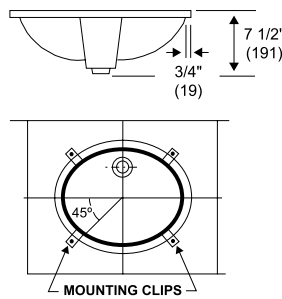

BONE (733)

SPECIFICATIONS

- Model 6504: Consists of lavatory basin, 15 lb

SUGGESTED FITTINGS*

Sayco-Ceram™ Lavatory Faucets

4" centers	8" centers
432X	482X
550X	572X
560X	572XCB

- See the Sayco® Suggested List Price Guide for available handle kits

* Fittings not included. Refer to the Sayco Catalog for more information.

INSTALLATION

- Installation instructions supplied
- Mounting clips are required for installation (Part #B500039 sold separately)
- Lavatory installs easily with various counter surfaces, including tile and laminates
- Installable under ADA standards

Dimensions may vary (+) or (-) 1/4". Dimensions shown in parentheses are in millimeters: 25.4 mm = 1 inch. Note: Fixture dimensions are nominal and conform with dimension and performance requirements of ASME/ANSI Standards A112.19.2M. Dimensions subject to change or cancellation without notice. Briggs is not responsible for the use of superseded or voided specification information.