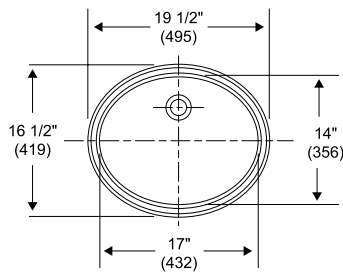

BONE (733)

SPECIFICATIONS

- Model 6504: Consists of lavatory basin, 15 lb

SUGGESTED FITTINGS*

Sayco-Ceram™ Lavatory Faucets

4" centers	8" centers
432X	482X
550X	572X
560X	572XCB

- See the Sayco® Suggested List Price Guide for available handle kits

Dimensions may vary (+) or (-) 1/4". Dimensions shown in parentheses are in millimeters: 25.4 mm = 1 inch. Note: Fixture dimensions are nominal and conform with dimension and performance requirements of ASME/ANSI Standards A112.19.2M. Dimensions subject to change or cancellation without notice. Briggs is not responsible for the use of superseded or voided specification information.