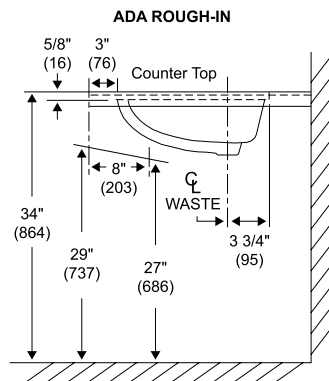

BONE (733)

SPECIFICATIONS

- Model 6504: Consists of lavatory basin, 15 lb

SUGGESTED FITTINGS*

Sayco-Ceram™ Lavatory Faucets

4" centers	8" centers
432X	482X
550X	572X
560X	572XCB

- See the Sayco® Suggested List Price Guide for available handle kits

* Fittings not included. Refer to the Sayco Catalog for more information.

INSTALLATION

- Installation instructions supplied
- Mounting clips are required for installation (Part #B500039 sold separately)
- Lavatory installs easily with various counter surfaces, including tile and laminates
- Installable under ADA standards

Dimensions may vary (+) or (-) 1/4". Dimensions shown in parentheses are in millimeters: 25.4 mm = 1 inch. Note: Fixture dimensions are nominal and conform with dimension and performance requirements of ASME/ANSI Standards A112.19.2M. Dimensions subject to change or cancellation without notice. Briggs is not responsible for the use of superseded or voided specification information.