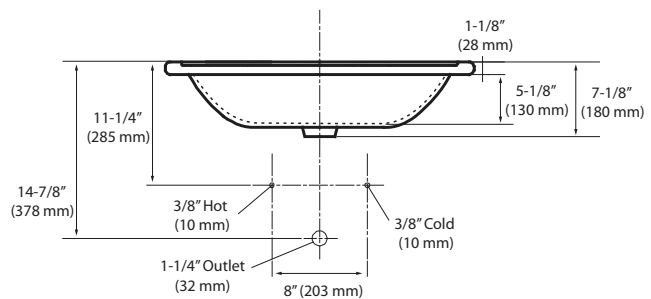

FEATURES

- Vitreous china
- Rear overflow
- Drilled 4" (102 mm) centers or 8" (203 mm) widespread faucet
- Hathaway™ Suite: Matching toilets and pedestal lavatories
- 22 5/8" x 17 1/16" countertop lavatory
- Faucet deck with integral soap recesses
- Limited lifetime warranty

MODEL & DESCRIPTION

- 6594 Hathaway™ 4" (102 mm) centers self-rimming countertop lavatory
Shipping weight: 28 lbs (13 kg)
- 6598 Hathaway™ 8" (203 mm) centers self-rimming countertop lavatory
Shipping weight: 28 lbs (13 kg)

COLORS

- WHITE (130) □ BISCUIT (235)

CODES & STANDARDS

Meets or exceeds the following:

- ASME A112.19.2
- CSA B45.1
- IAPMO/cUPC

Dimensions may vary (+) or (-) 1/4". Dimensions shown in parentheses are in millimeters: 25.4 mm = 1 inch. Note: Fixture dimensions are nominal and conform with dimension and performance requirements of ASME A112.19.2-2008/CSA B45.1-08 standards. PSI rating: 20 minimum to 80 maximum per ASME A112.19.2-2008/CSA B45.1-08 standards. Dimensions subject to change or cancellation without notice. Briggs is not responsible for the use of superseded or voided specification information.