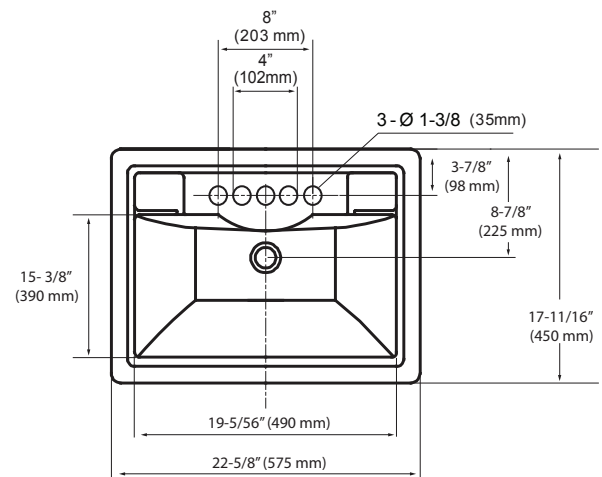

FEATURES

- Vitreous china
- Rear overflow
- Drilled 4" (102 mm) centers or 8" (203 mm) widespread faucet
- Hathaway™ Suite: Matching toilets and pedestal lavatories
- 22 5/8" x 17 1/16" countertop lavatory
- Faucet deck with integral soap recesses
- Limited lifetime warranty

MODEL & DESCRIPTION

- 6594 Hathaway™ 4" (102 mm) centers self-rimming countertop lavatory
Shipping weight: 28 lbs (13 kg)
- 6598 Hathaway™ 8" (203 mm) centers self-rimming countertop lavatory
Shipping weight: 28 lbs (13 kg)

COLORS

- WHITE (130) □ BISCUIT (235)

CODES & STANDARDS

Meets or exceeds the following:

- ASME A112.19.2
- CSA B45.1
- IAPMO/cUPC

Dimensions may vary (+) or (-) 1/4". Dimensions shown in parentheses are in millimeters: 25.4 mm = 1 inch. Note: Fixture dimensions are nominal and conform with dimension and performance requirements of ASME A112.19.2-2008/CSA B45.1-08 standards. PSI rating: 20 minimum to 80 maximum per ASME A112.19.2-2008/CSA B45.1-08 standards. Dimensions subject to change or cancellation without notice. Briggs is not responsible for the use of superseded or voided specification information.