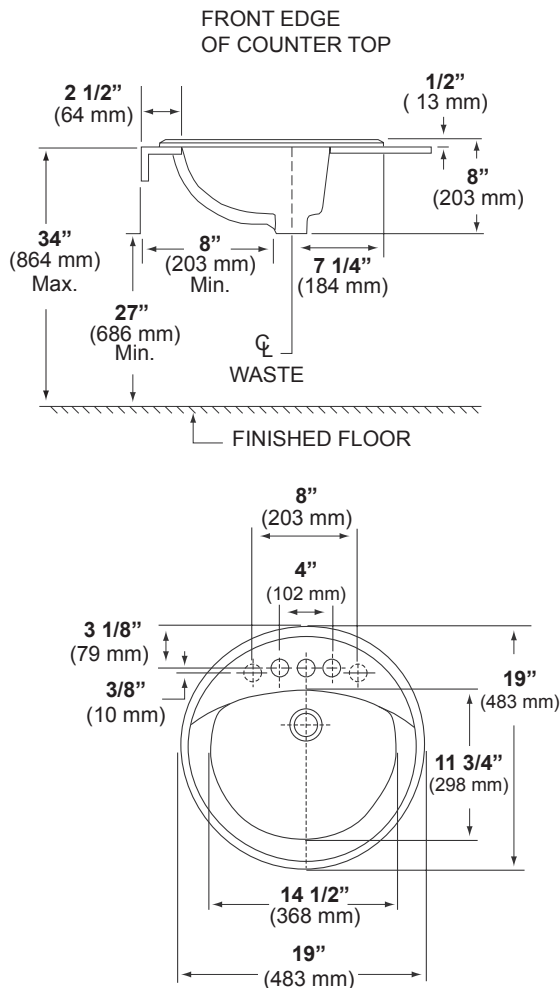

The Altima™ Round

FEATURES

- Round basin
- Self-rim design
- Stain-resistant vitreous china
- Concealed front overflow
- Single hole, 4" or 8" centers available
- Limited Lifetime warranty

AVAILABLE COLORS

WHITE (130)

BISCUIT (235)

BONE (733)

SPECIFICATIONS

- Model 6523: Single hole; consists of lavatory basin, 18 lb
- Model 6524: 4" centers; consists of lavatory basin, 18 lb
- Model 6528: 8" centers; consists of lavatory basin, 18 lb

SUGGESTED FITTINGS*

Sayco™ Faucets	
4" centers	8" centers
502	482X
502L	

- See the Sayco® Suggested List Price Guide for available handle kits

*Fittings not included. Refer to the Sayco Catalog for more information.

INSTALLATION

- Installation instructions supplied
- Self-rim design for quick installation
- Installable under ADA standards

Dimensions may vary (+) or (-) 1/4". Dimensions shown in parentheses are in millimeters: 25.4 mm = 1 inch. Note: Fixture dimensions are nominal and conform with dimension and performance requirements of ASME A112.19.2M standards. PSI rating: 20 minimum to 80 maximum per ASME A112.19.2 standards. Dimensions subject to change or cancellation without notice. Briggs is not responsible for the use of superseded or voided specification information.