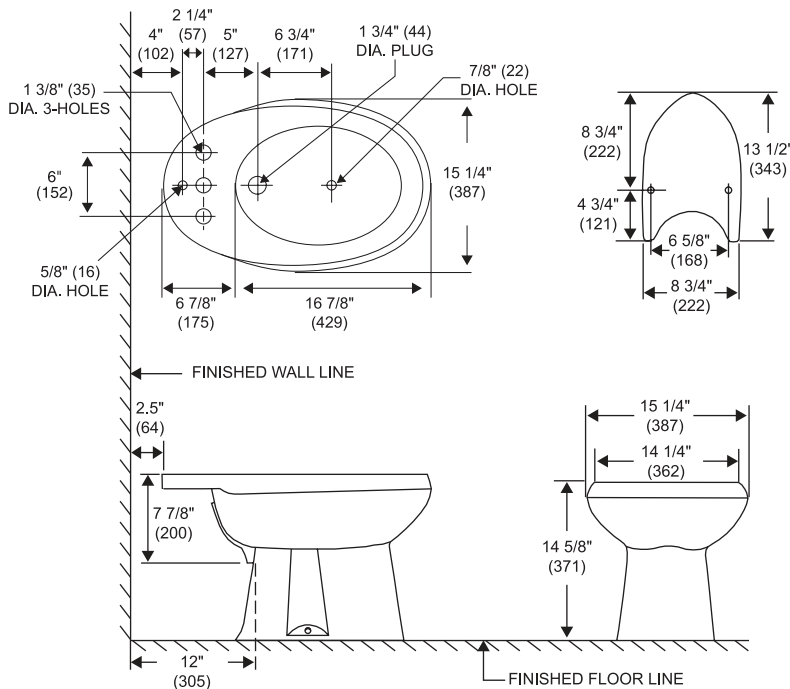

**FEATURES**

- Three-hole design
- Integral overflow
- Extended back ledge with exposed mounting holes
- 14" x 19" footprint
- Stain-resistant vitreous china
- Complements the Altima™ toilet
- Faucet and fittings sold separately
- Limited Lifetime warranty

**AVAILABLE COLORS**

WHITE (130)

BISCUIT (235)

BONE (733)

**SPECIFICATIONS**

- Model 7603: Three-faucet hole bidet, 41 lbs; with optional diverter for fountain spray and full rim wash

**SUGGESTED FITTINGS\***

- Sayco-Ceram™ Faucet 950: Two handle, three-valve fitting with chrome finish; includes valve, drain and rosette spray

\* Fittings not included. Refer to the Sayco Catalog for more information.

Dimensions may vary (+) or (-) 1/4". Dimensions shown in parentheses are in millimeters: 25.4 mm = 1 inch.  
 Note: Fixture dimensions are nominal and conform with dimension and performance requirements of ASME A112.19.2-2008 / CSA B45.1-08 standards. Dimensions subject to change or cancellation without notice. Briggs is not responsible for the use of superceded or voided specification information.