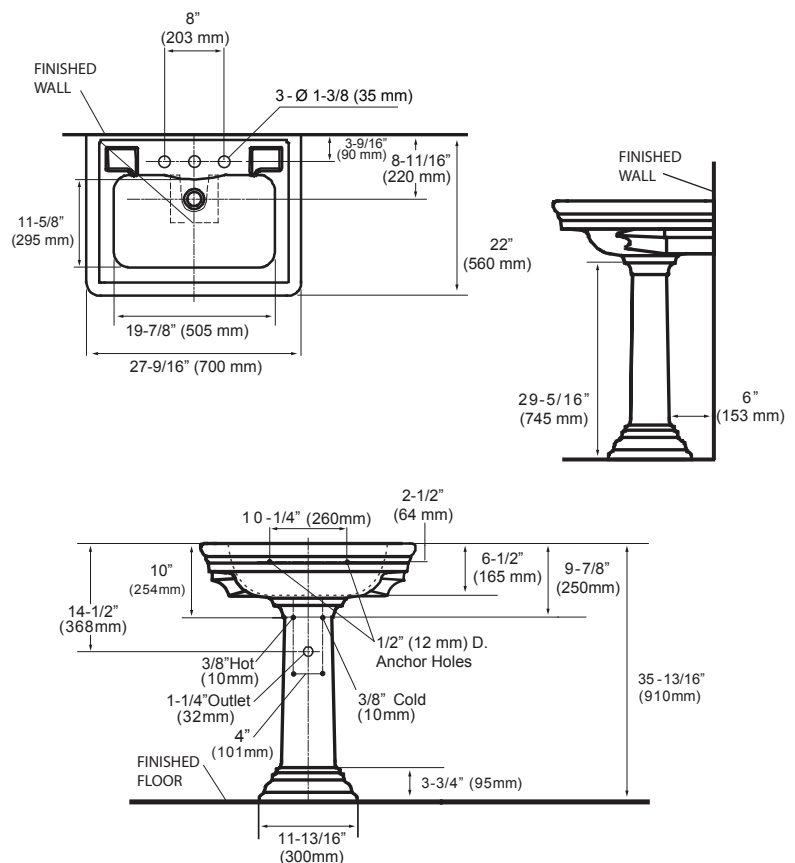

## FEATURES:

- Vitreous china
- 27<sup>9</sup>/<sub>16</sub>" x 22" pedestal lavatory
- 8" (203 mm) widespread faucet
- Rear overflow
- Hathway™ Suite: Matching toilets and self-rimming lavatory
- Mounting hardware included
- Limited lifetime warranty

## MODEL & DESCRIPTION

Combination 6612 consists of:

6678 Hathaway™ 8" (203 mm) centers pedestal lavatory  
Shipping weight: 63 lbs (29 kg)

6669 Hathaway™ pedestal only  
Shipping weight: 33 lbs (15 kg)

## COLORS

- WHITE (130)
- BISCUIT (235)

Dimensions may vary (+) or (-) 1/4". Dimensions shown in parentheses are in millimeters: 25.4 mm = 1 inch. Note: Fixture dimensions are nominal and conform with dimension and performance requirements of ASME A112.19.2-2008/CSA B45.1-08 standards. PSI rating: 20 minimum to 80 maximum per ASME A112.19.2-2008/CSA B45.1-08 standards. Dimensions subject to change or cancellation without notice. Briggs is not responsible for the use of superseded or voided specification information.